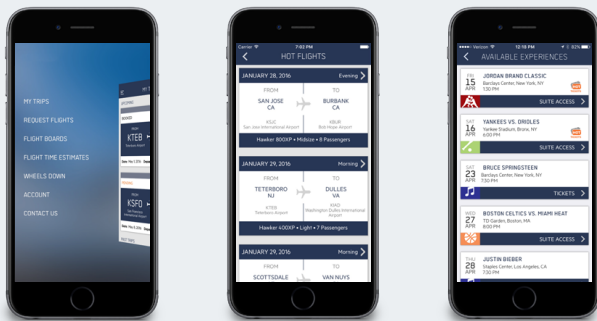

MEMBERSHIP CLOSE AT HAND

The Wheels Up App offers a simplified and convenient way to manage all aspects of membership and engage with innovative program offerings available exclusively on the members only app.

- / View your upcoming and past itineraries
- / Request and schedule your next flight
- / Access Hot Flights, a vast selection of one-way “empty leg” flights
- / Post and view flights to share with other members
- / Estimate your travel time between any two airports
- / Keep up-to-date with Wheels Down programming
- / Reserve tickets to 8760 Experiences around the country
- / Coming Soon, purchase seats on private shuttles traveling to and from popular events and destinations

TECHNOLOGY & SOCIAL AVIATION

As a complement to our standard flight offerings and supported by the Wheels Up Member App, Wheels Up Members can explore opportunities to further reduce the cost of travel, including through shared travel with like-minded Wheels Up Members.

Shared Flights

Through the Shared Flight feature of the Wheels Up Member App, Wheels Up is able to facilitate members looking to share the cost of travel to come together and book flights to shared destinations.

Hot Flights

Wheels Up Members can book from a selection of Hot Flights, empty-leg opportunities on jets, turboprops and helicopters, posted daily and updated in real-time, all available at less than the cost of a commercial flight.

Shuttle Service

Coming soon, Wheels Up will offer members the opportunity to purchase seats on private shuttles traveling to and from popular events and destinations.

AT YOUR SERVICE

Wheels Up Member Services, a team of world-class aviation and member relations experts, stands ready to provide comprehensive private aviation consultation and solutions to Wheels Up Members, 24 hours a day, 365 days a year.

WHEELS DOWN

A Wheels Up membership includes Wheels Down, the ultimate lifestyle, events and concierge program, providing unique benefits and insider access to exclusive experiences throughout the worlds of sports, business, culture and entertainment.

WHEELS UP™

wheelsup.com
1-855-FLY-8760
info@wheelsup.com